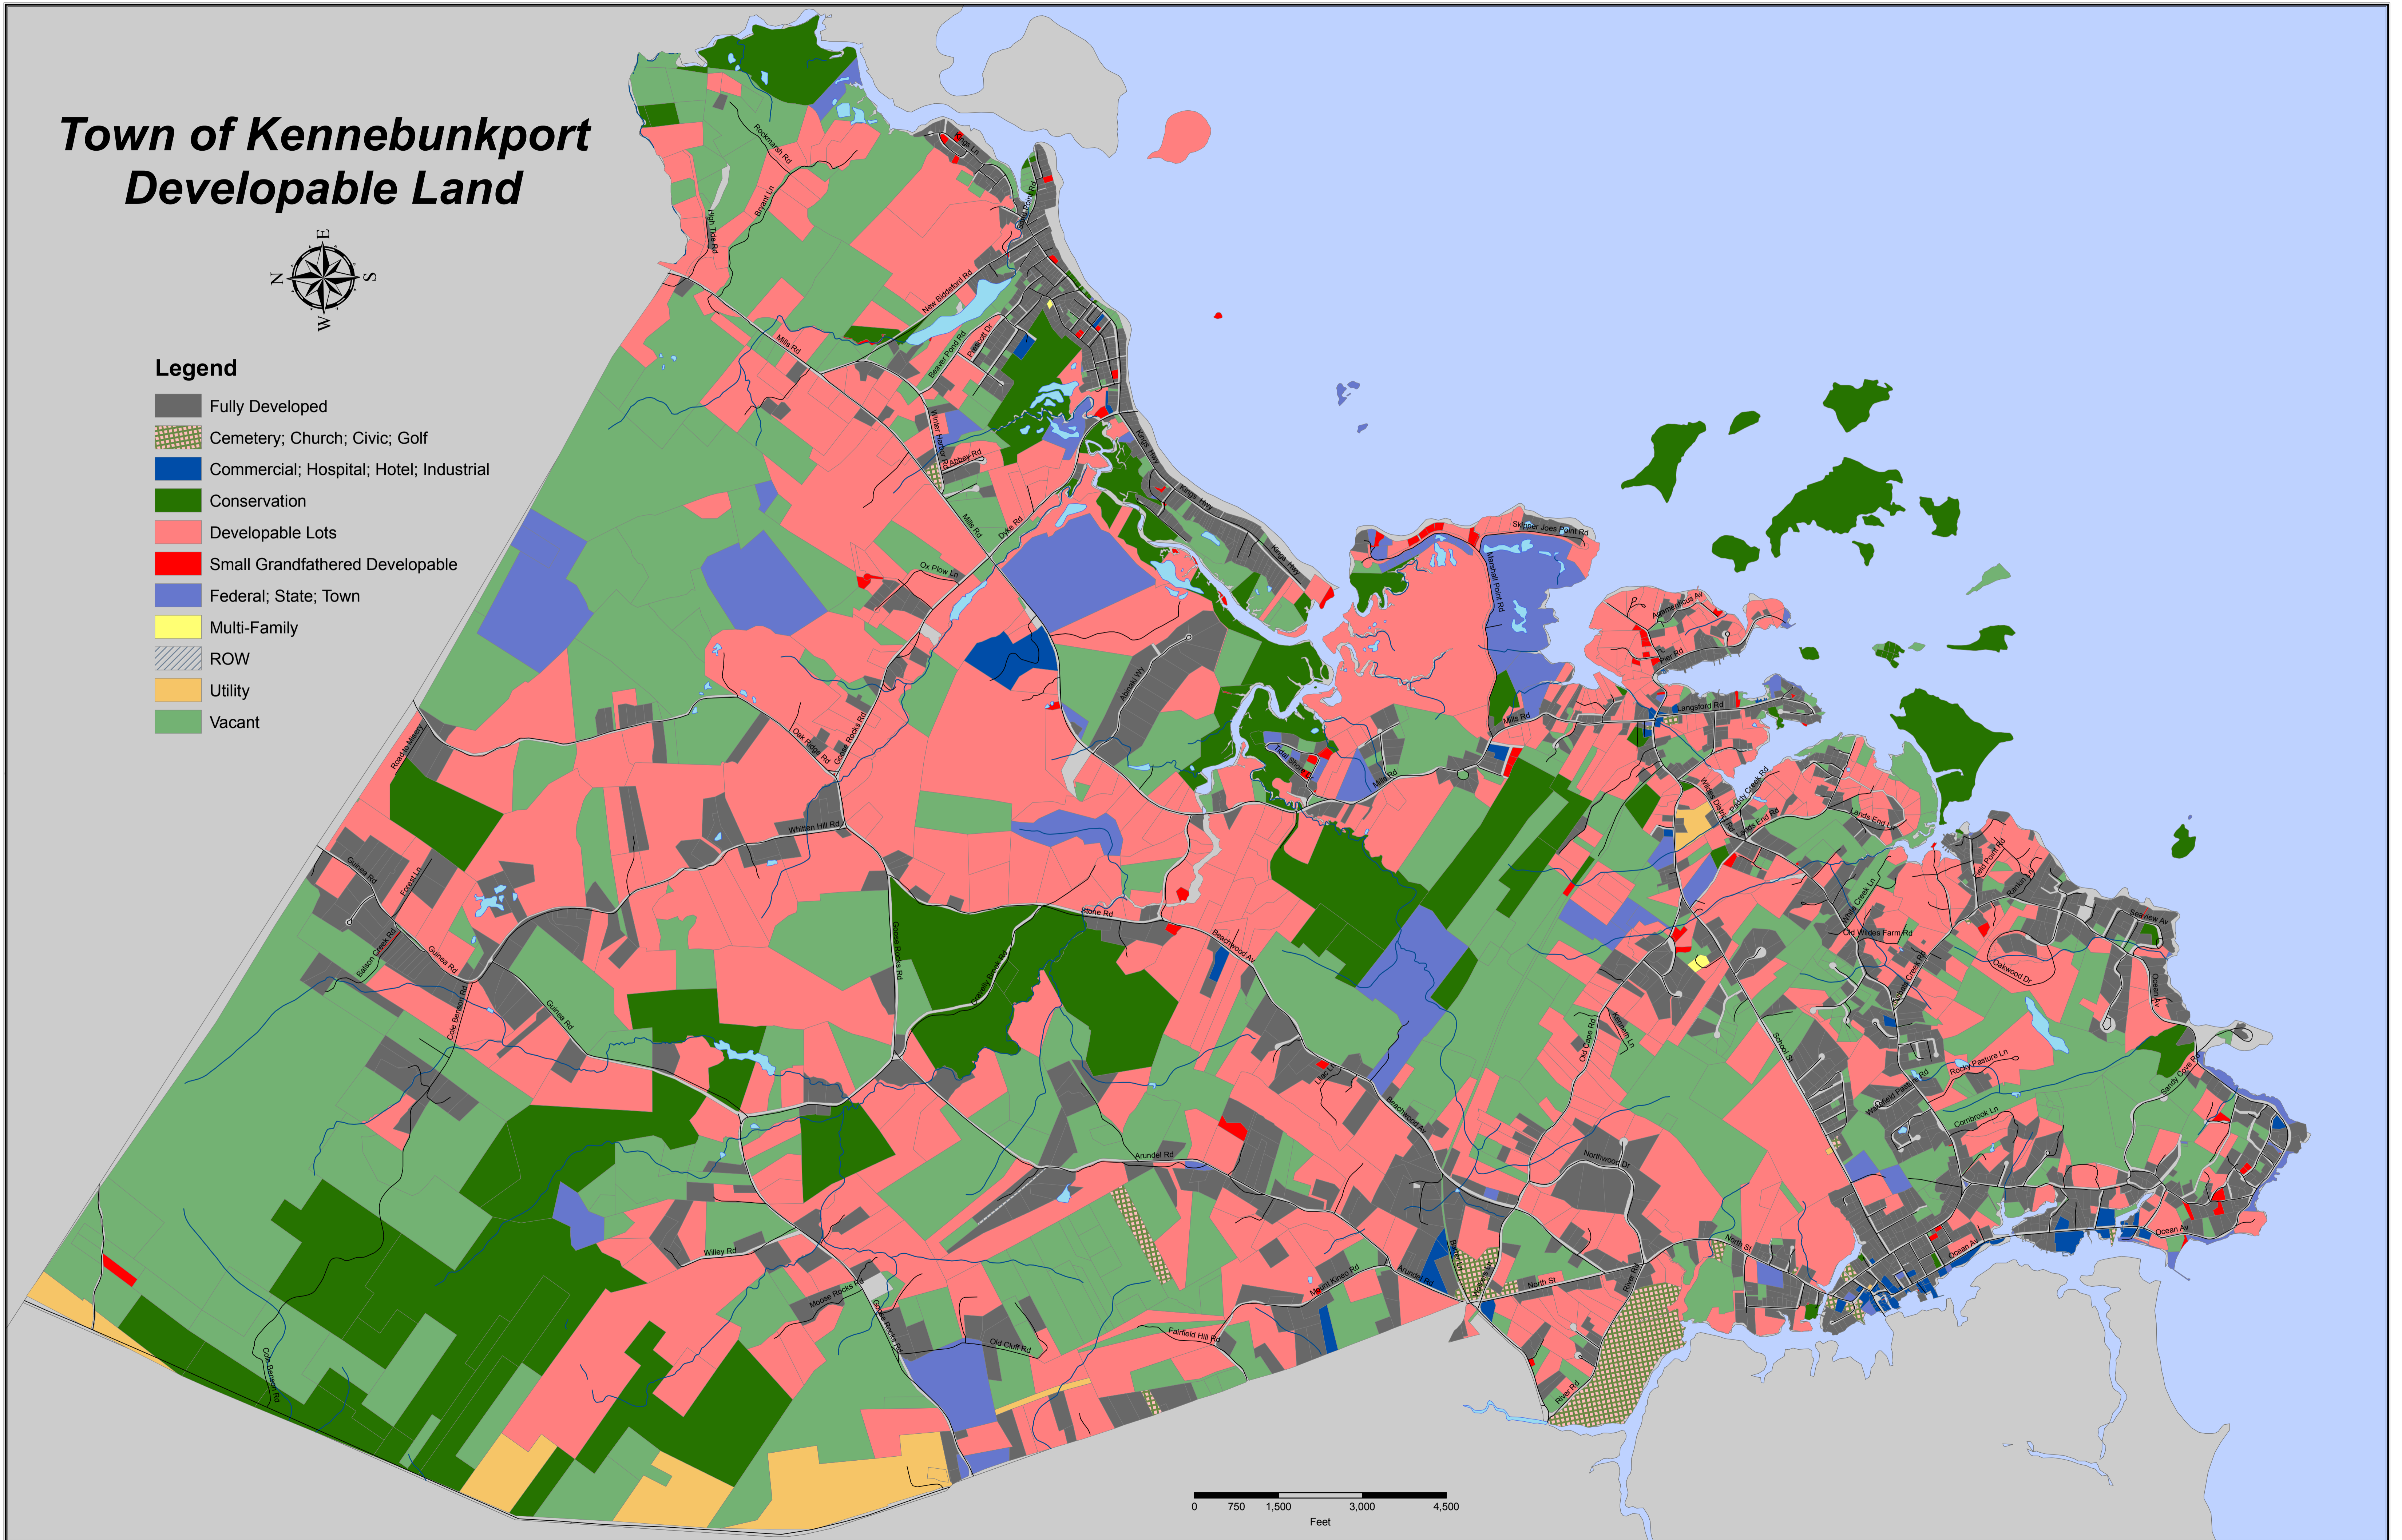

# Town of Kennebunkport Developable Land

## Legend

- Fully Developed
- Cemetery; Church; Civic; Golf
- Commercial; Hospital; Hotel; Industrial
- Conservation
- Developable Lots
- Small Grandfathered Developable
- Federal; State; Town
- Multi-Family
- ROW
- Utility
- Vacant